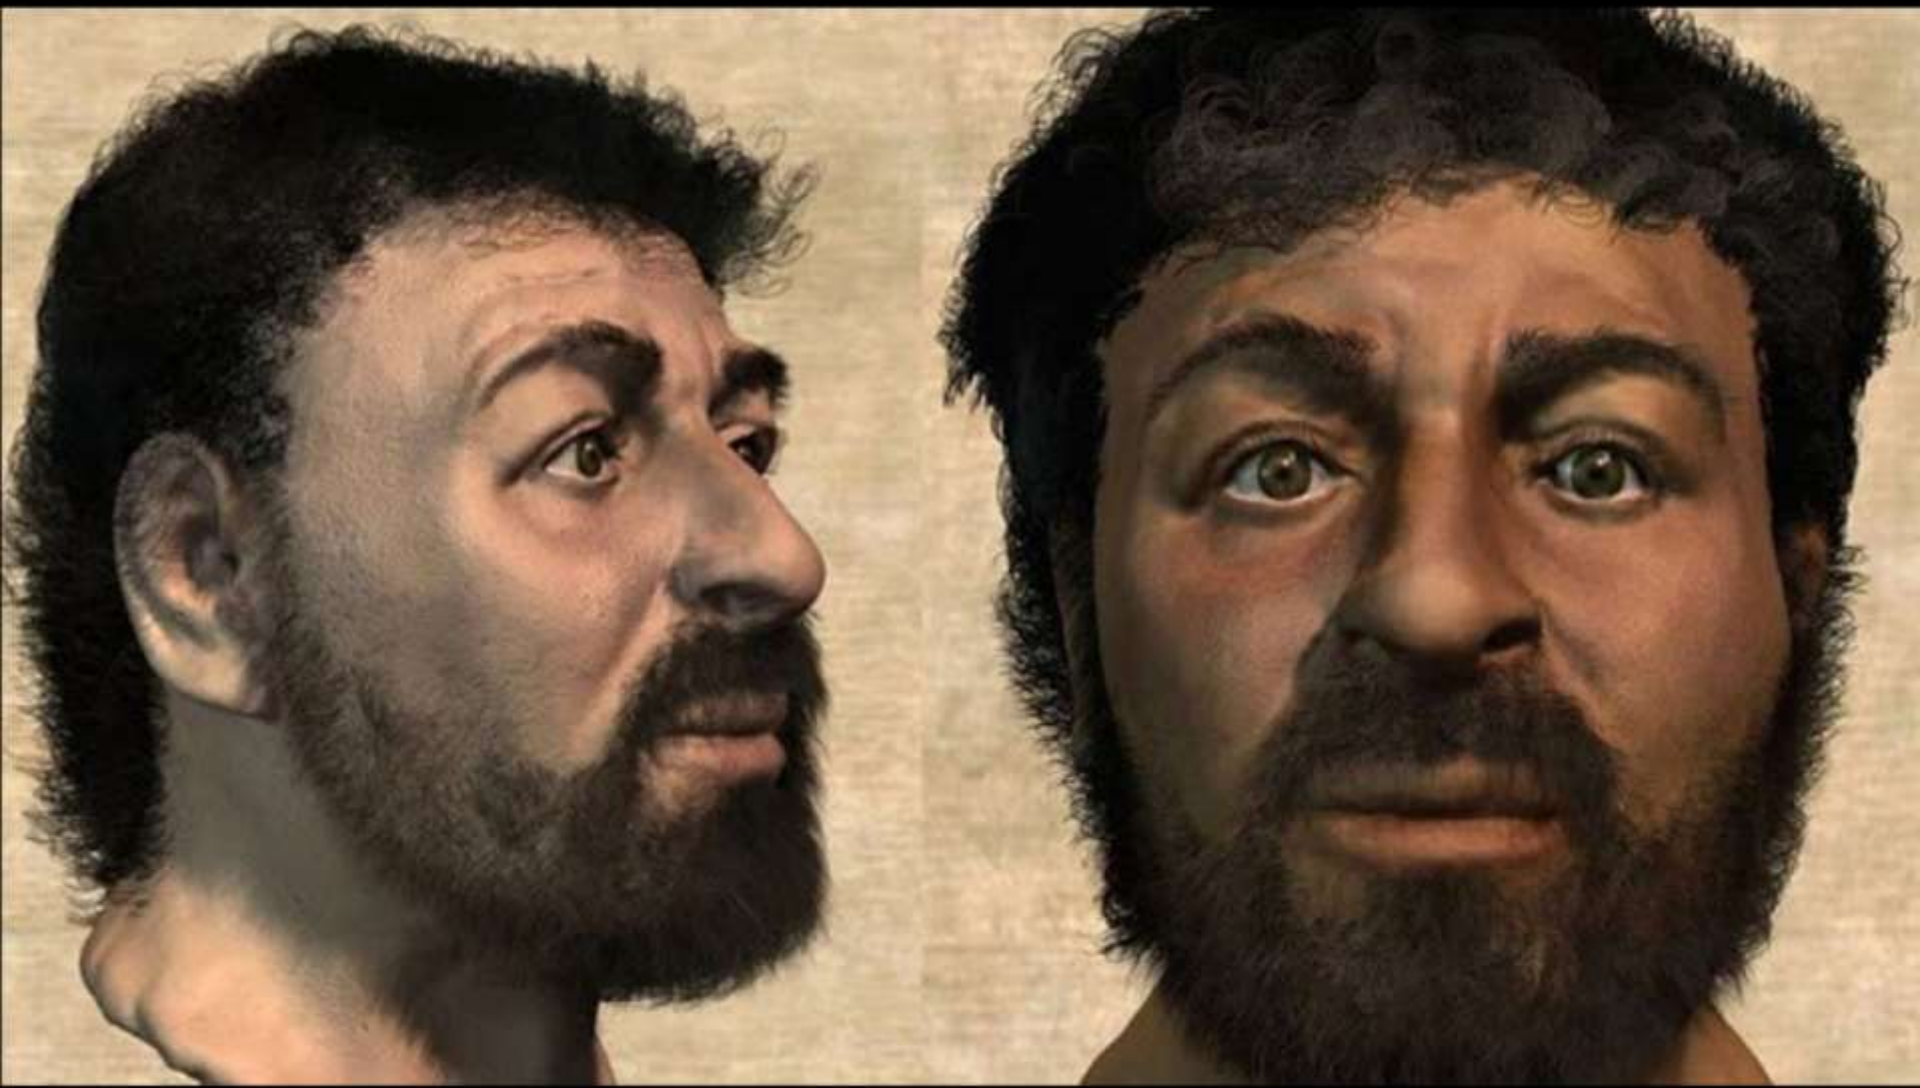

Whatever you  
do, work heartily,  
as for the Lord  
and not for man.

**Colossians 3:23**

A REVELATION FROM GOD

A dramatic sunset or sunrise over a body of water with silhouetted hills in the background. The sky is filled with dark, heavy clouds, with a bright, golden light breaking through near the horizon, creating a strong contrast and illuminating the water and the silhouettes of the land.

# The Alpha & the Omega

*Revelation 1:9-20*

# Approaches to Revelation

- **Past Events (Preterist)** – It describes what took place before A.D. 70.
- **Cycles** – It describes principles and patterns in human behavior.
- **World History** – It predicts wars and conflicts that have taken place over the years.
- **Future Events** – It predicts things that will happen in our future.
- **Fall of Rome** – It predicts what will happen with Rome and projects God's victory.